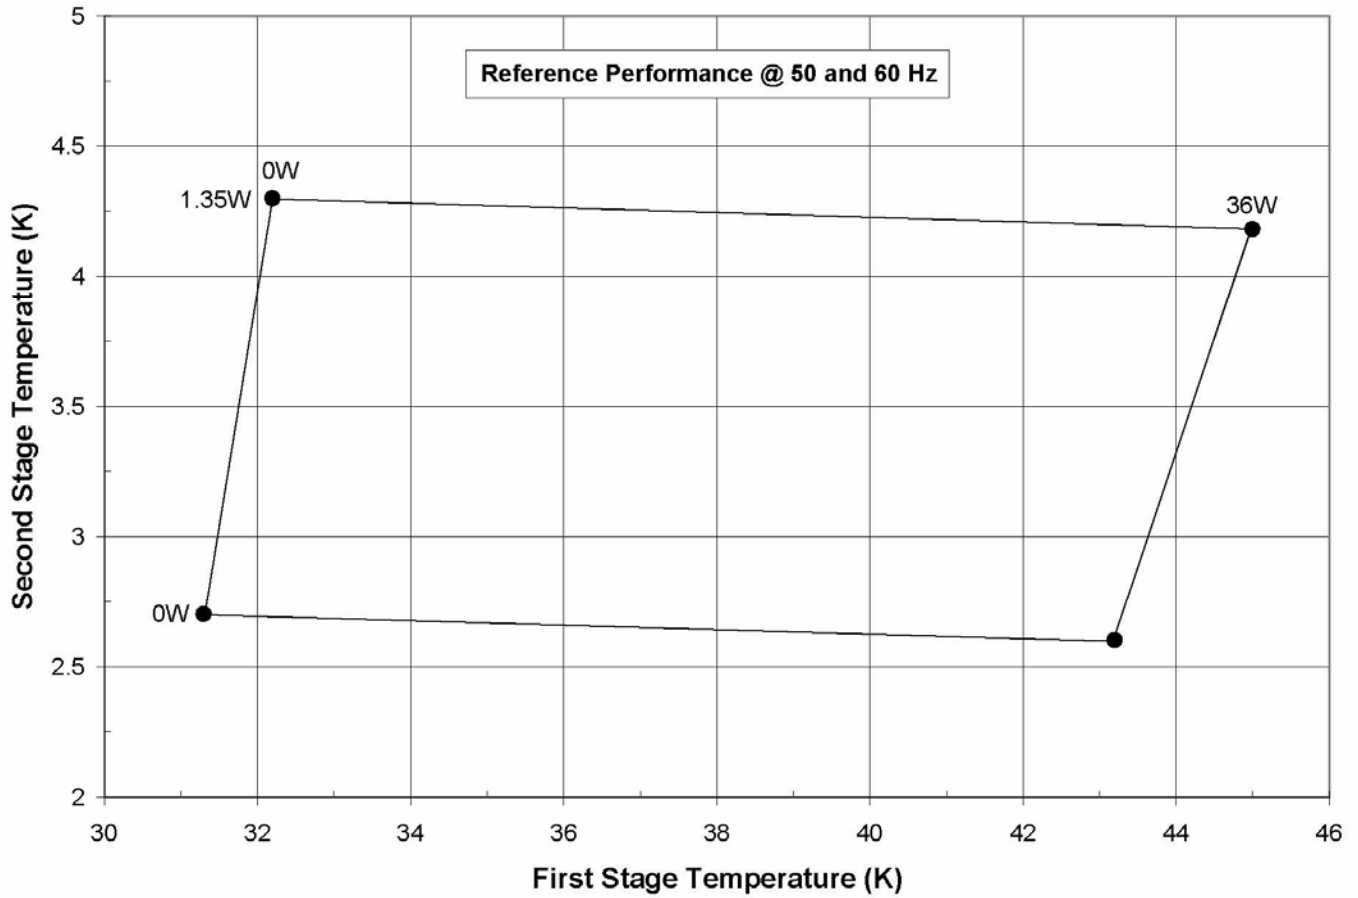

## PT415-RM Cryorefrigerator Capacity Curve

Certified Performance: 0W < 2.8K  
1.35W@4.2K with 36W@45K