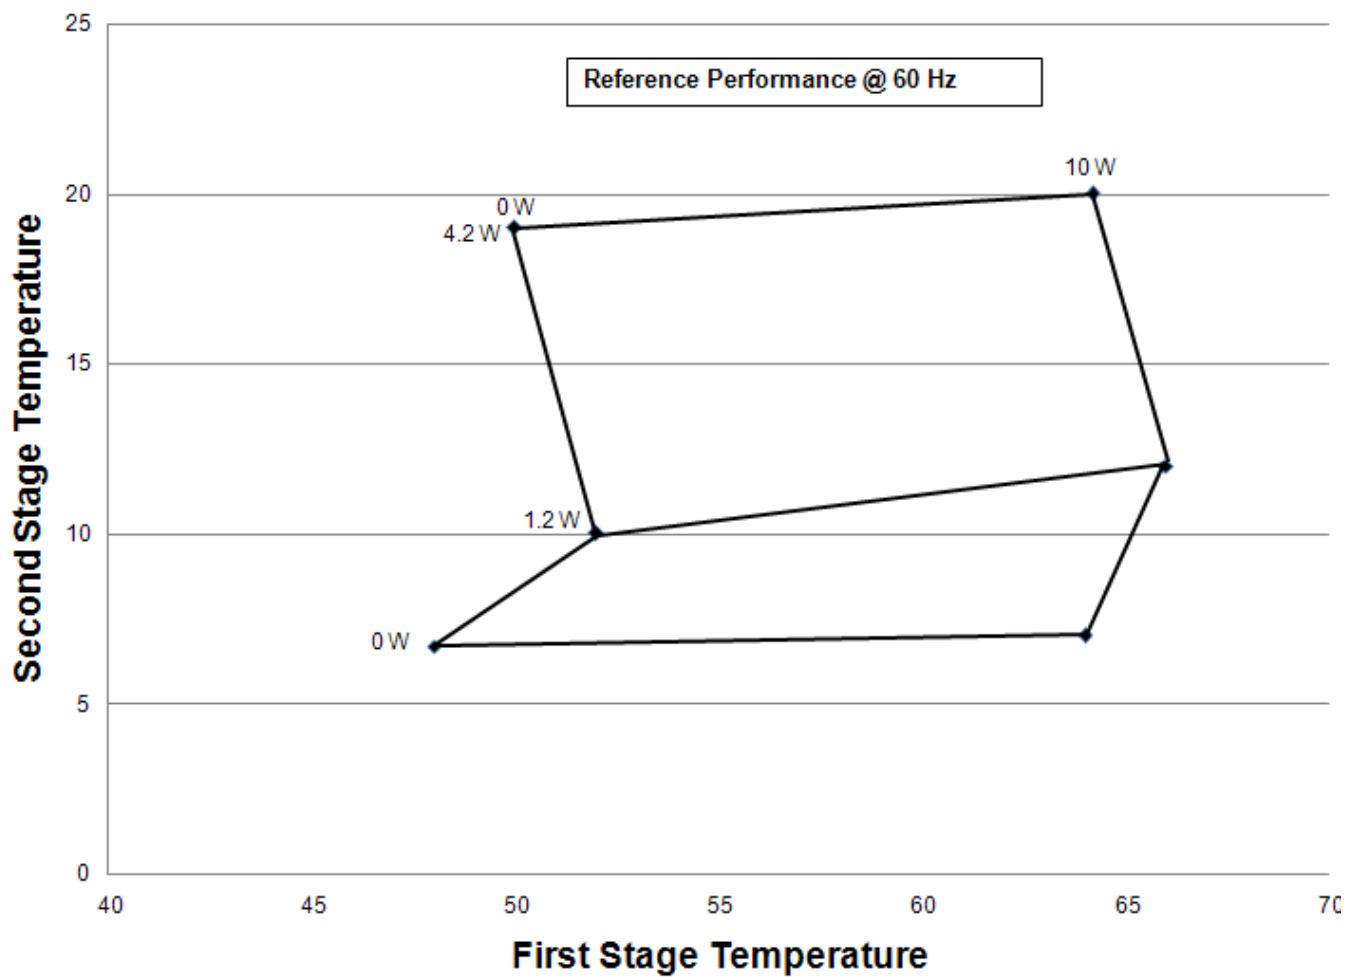

CRYOMECH

PT803 Cryorefrigerator Capacity Curve

Certified Performance: 0W < 8K
4W@20K with 8W@65K