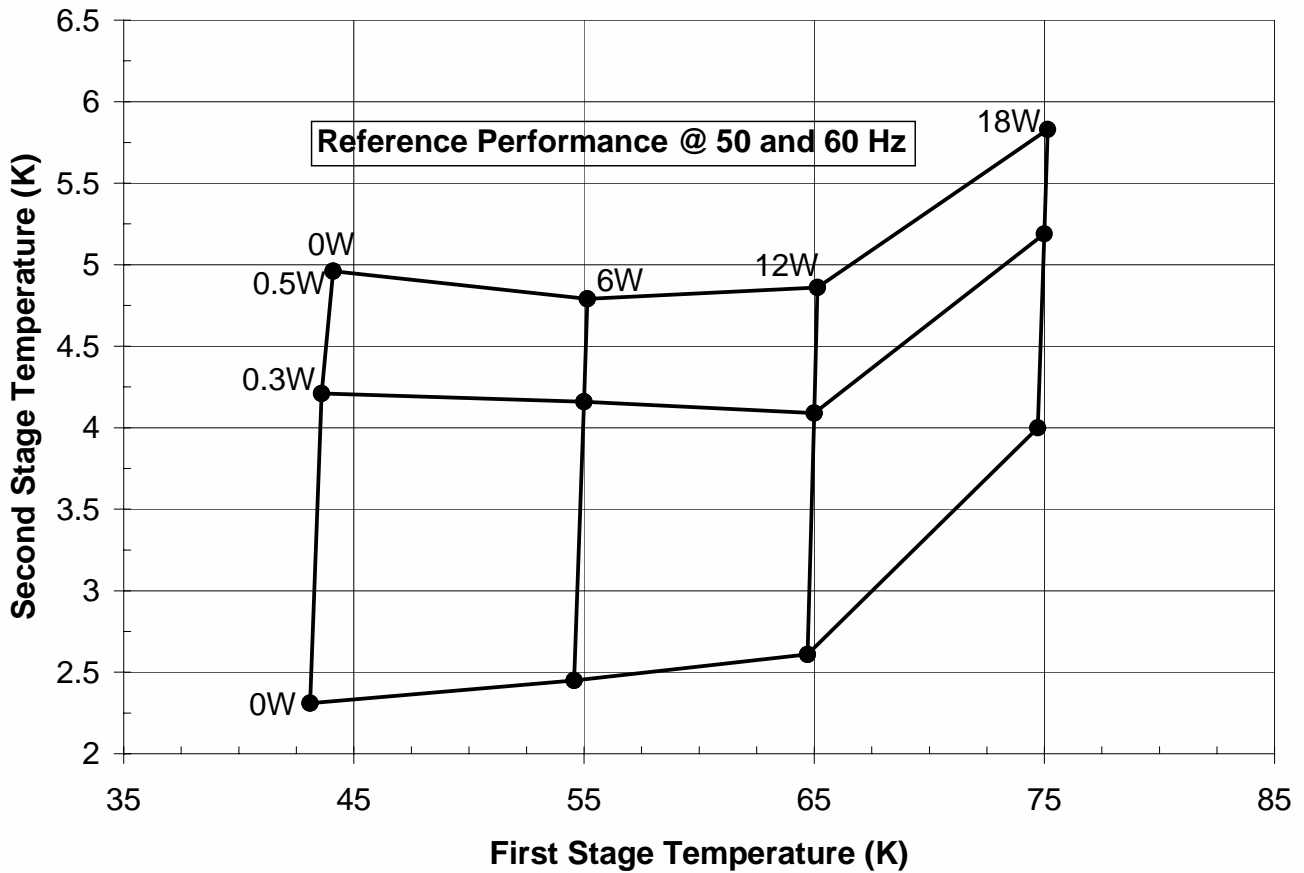

PT403 Cryorefrigerator Capacity Curve

Certified Performance: 0W < 2.8K
0.25W@4.2K with 10W@65K