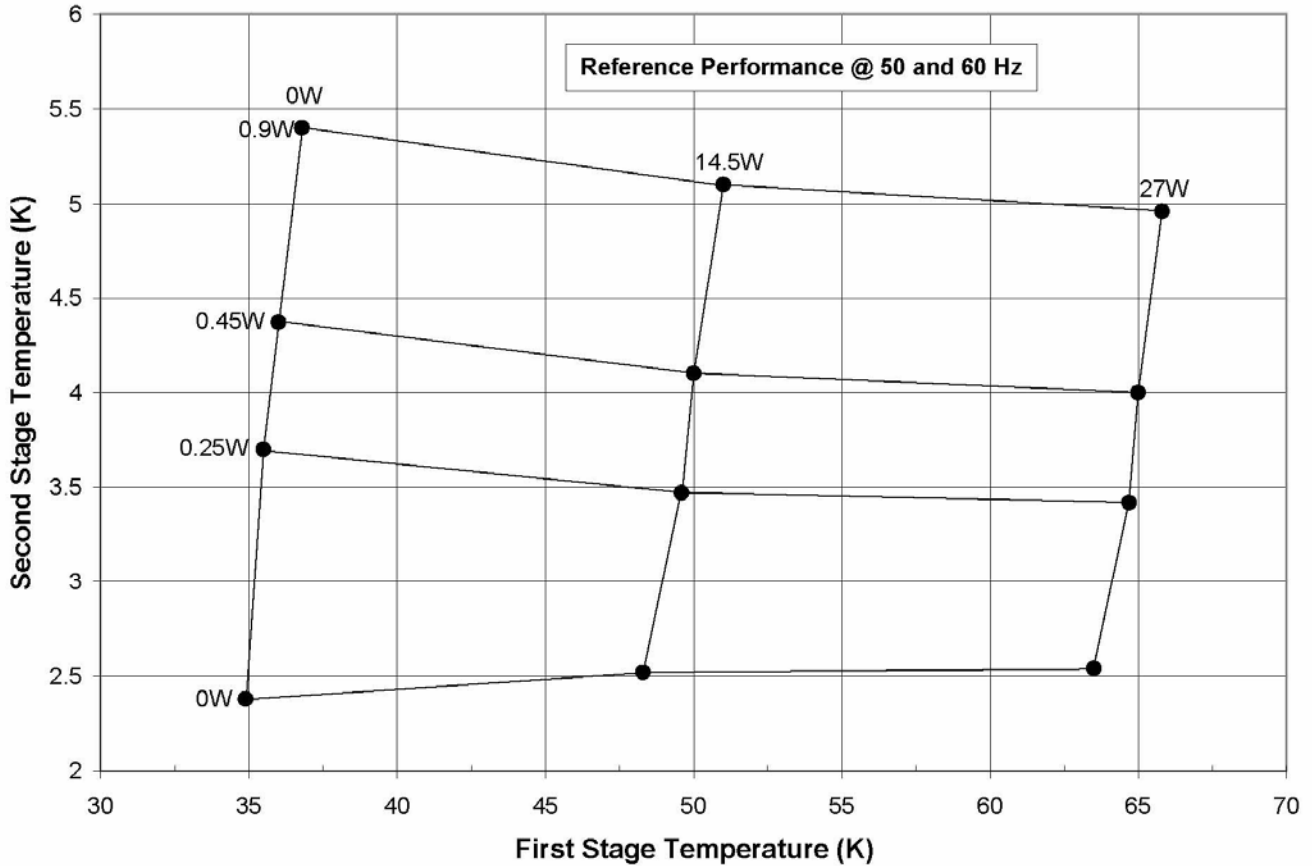

## PT405-RM Cryorefrigerator Capacity Curve

Certified Performance: 0W < 2.8K  
0.45W@4.2K with 22W@65K