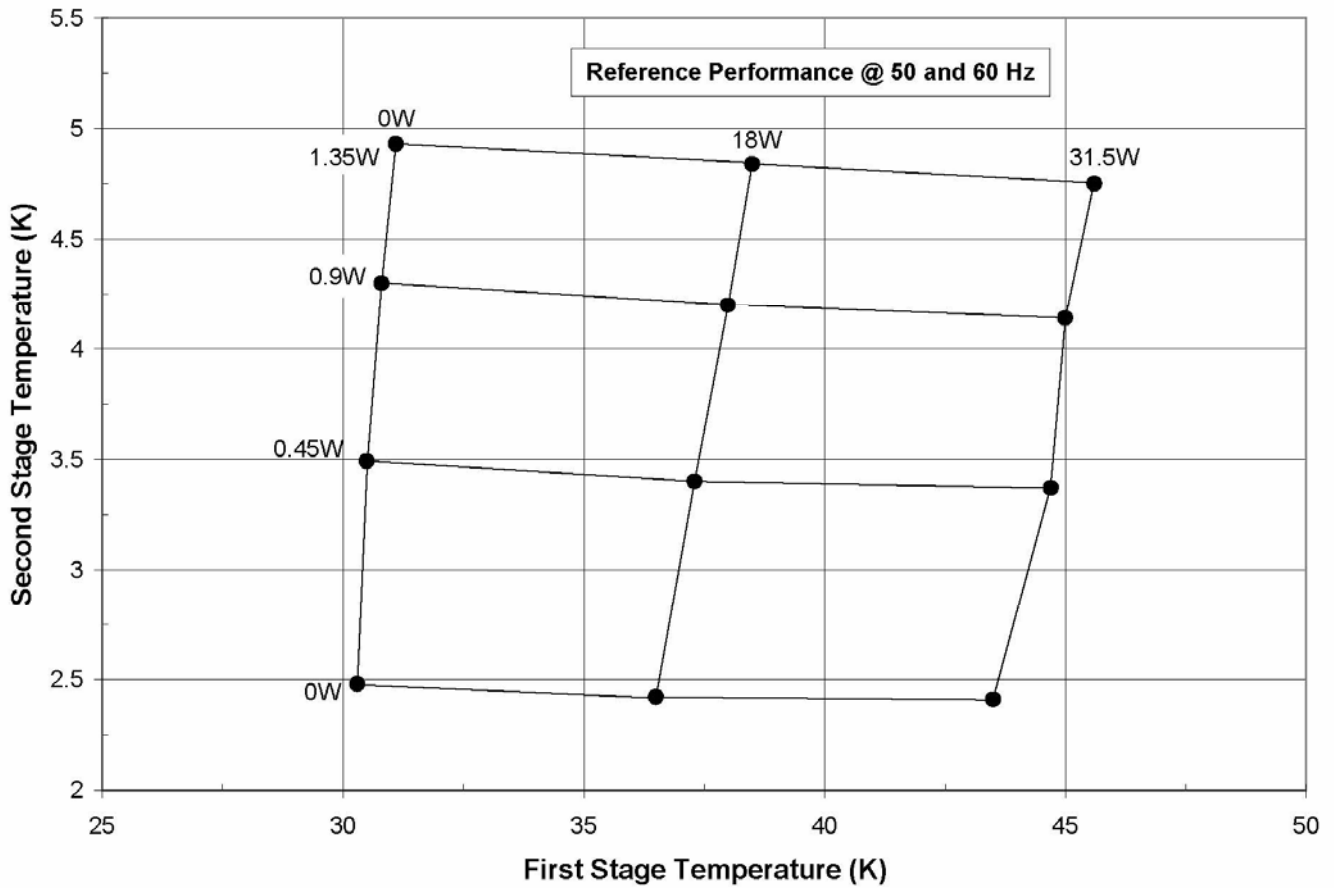

## PT410-RM Cryorefrigerator Capacity Curve

Certified Performance: 0W < 2.8K  
0.9W@4.2K with 31.5W@45K