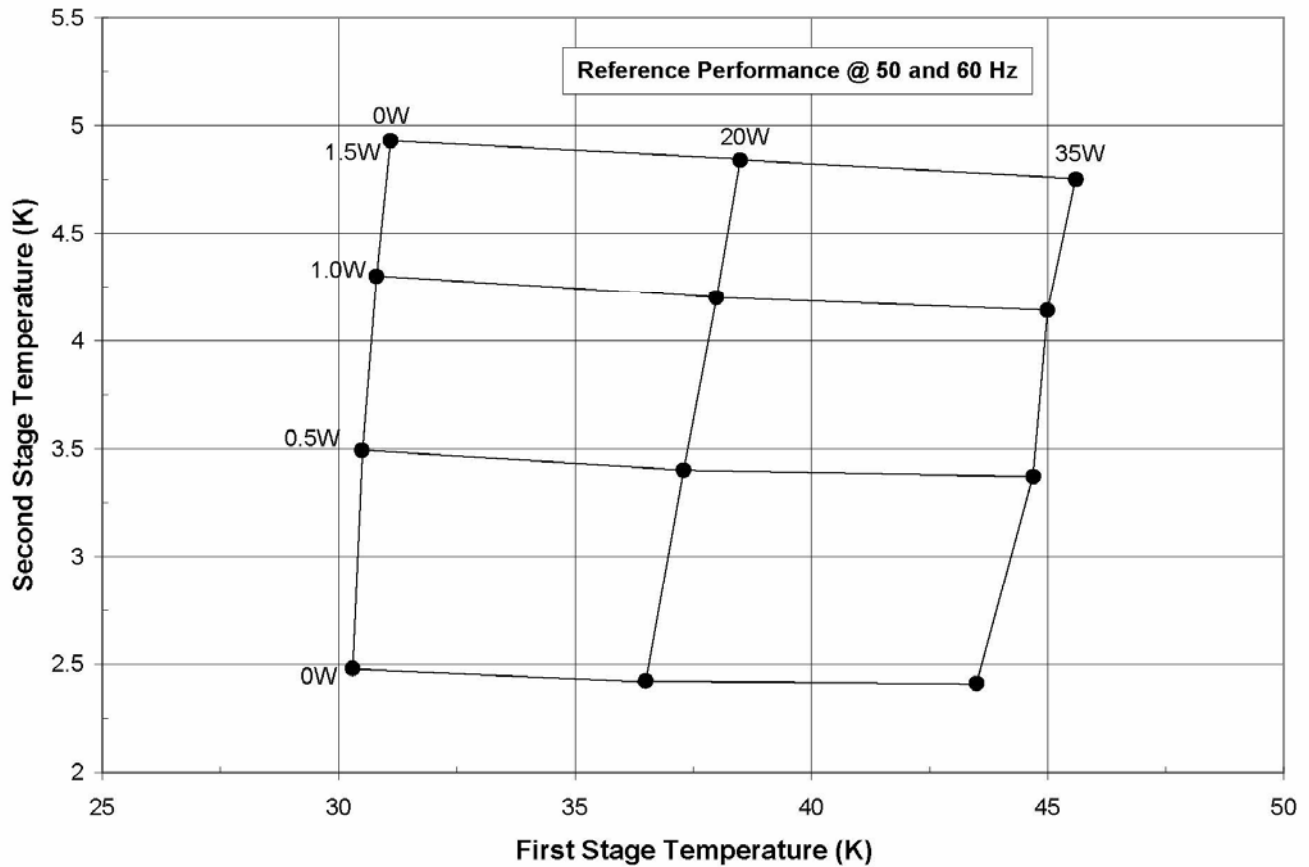

PT410 Cryorefrigerator Capacity Curve

Certified Performance: 0W < 2.8K
1.0W@4.2K with 35W@45K