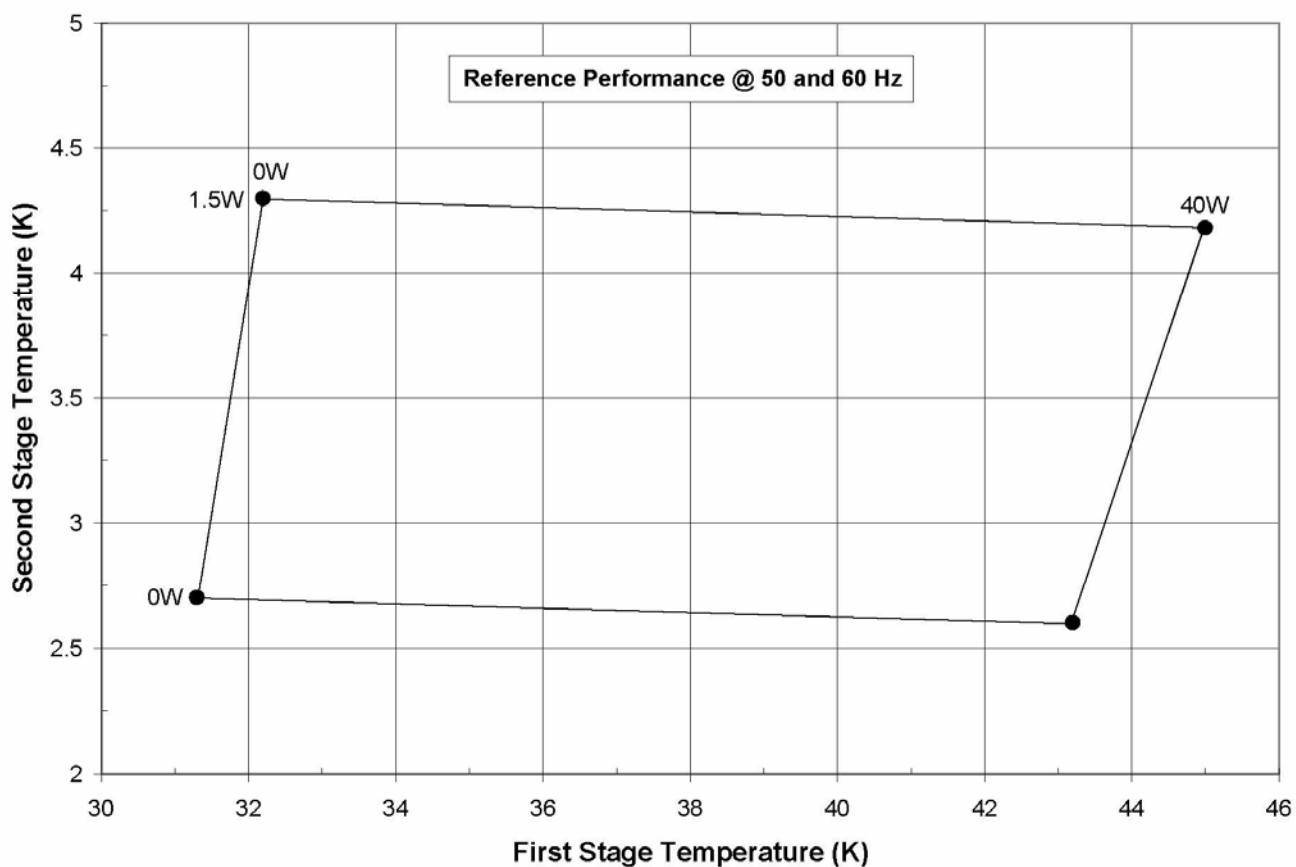

CRYOMECH

PT415 Cryorefrigerator Capacity Curve

Certified Performance: 0W < 2.8K
1.5W@4.2K with 40W@45K