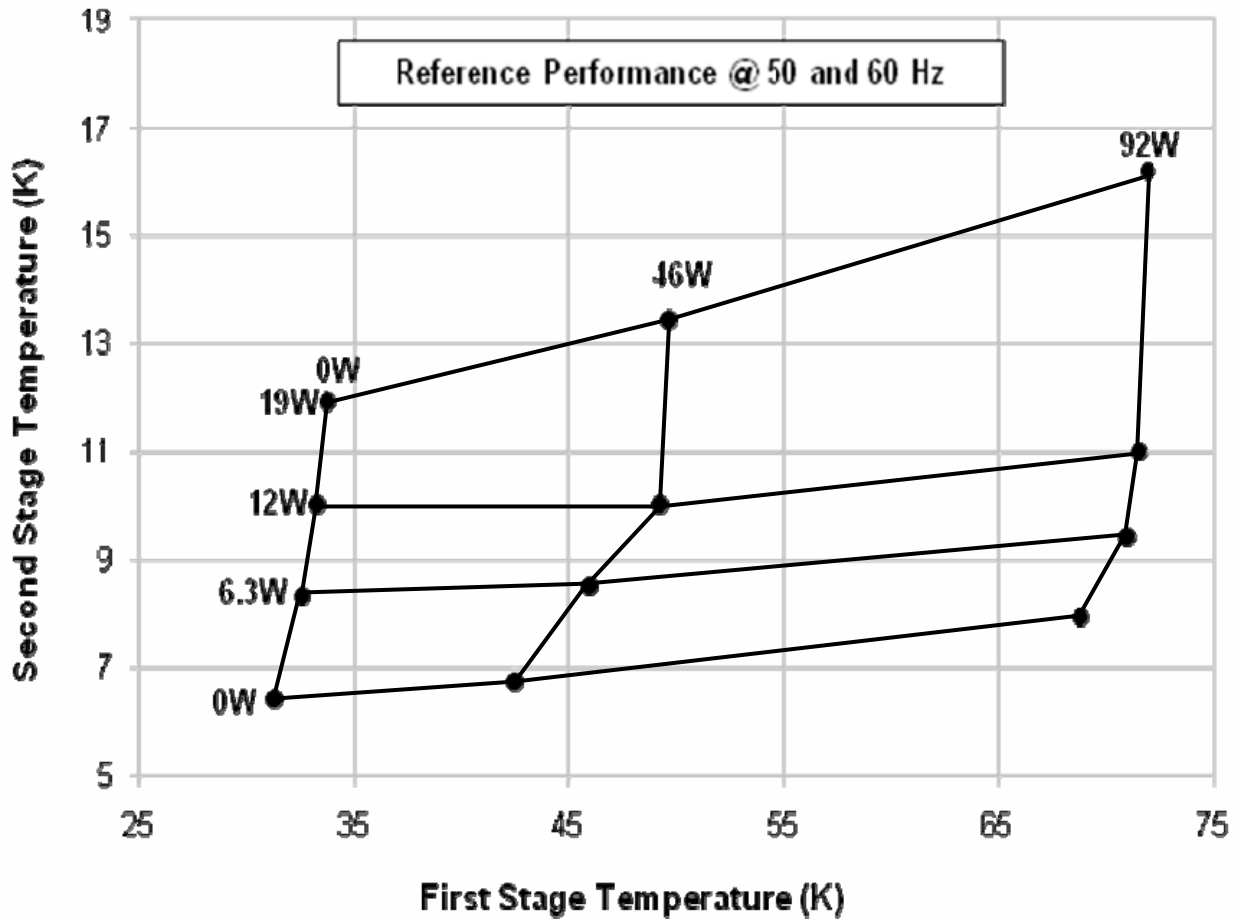

CRYOMECH

PT815 Cryorefrigerator Capacity Curve

Certified Performance: 0W < 8K
22W @ 20K with 100W @ 80K